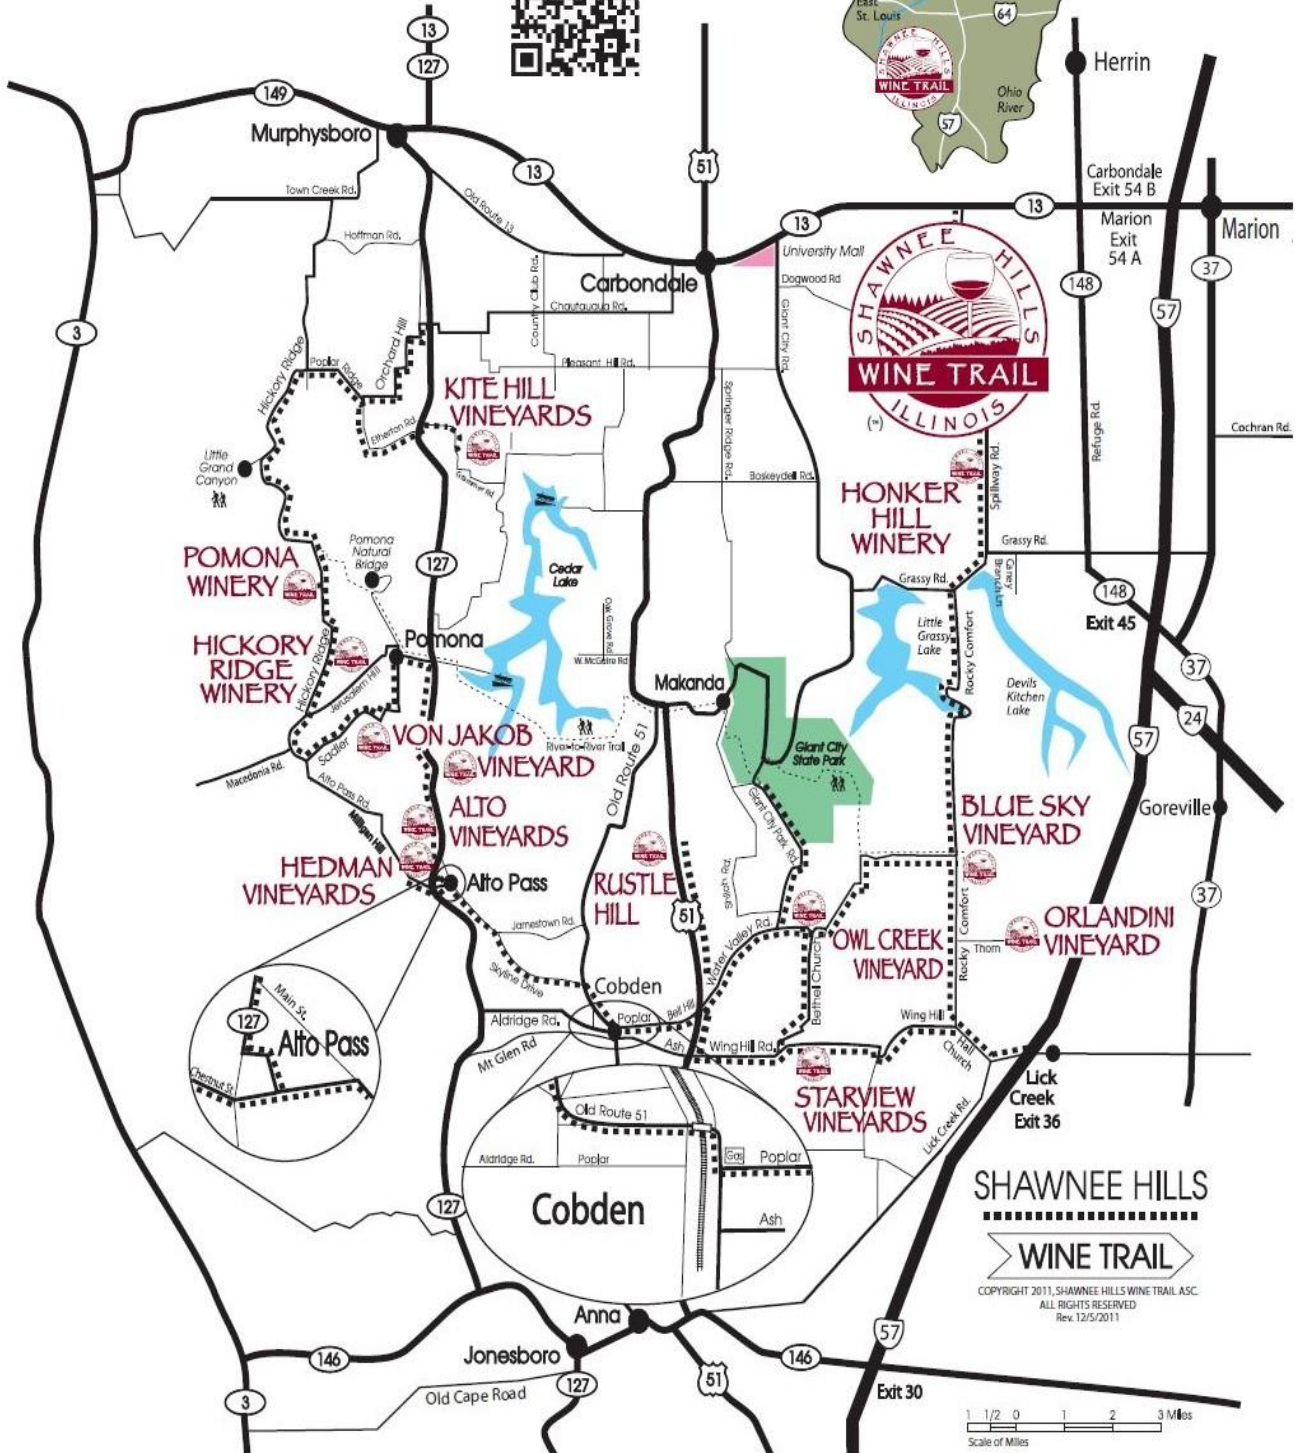

SHAWNEE HILLS WINE TRAIL MAP

www.shawneewinetrail.com

Call 1-800-248-4373 for more information

SHAWNEE HILLS
WINE TRAIL
COPYRIGHT 2011, SHAWNEE HILLS WINE TRAIL, ASC.
ALL RIGHTS RESERVED
Rev. 12/5/2011

RAISE YOUR GLASS

Sip, savor, and relax on the **Southern Illinois Wine Trail**. Find tranquility, adventure, country farms and tasting rooms. Spend the day with us, you'll want to return again and again. Located in the Shawnee Hills American Viticultural Area. For travel and lodging information call 800-248-4373.

Southern Illinois
WINE TRAIL

WINE TRAIL HOURS

SPRING, SUMMER, FALL HOURS	MON	TUES	WED	THURS	FRI	SAT	SUN
Alto Vineyards	10-5	10-5	10-5	10-5	10-7+	10-7+	12-7
Blue Sky Vineyards	10-6:30	10-6:30	10-6:30	10-6:30	10-7+	10-7:30	12-7
Hedman Vineyards			10-5	10-5	10-9	10-9	12-5
Hickory Ridge Vineyards	By Chance		12-6	12-6	12-6	10-6	12-6
Honker Hill Winery					12-10	12-6	12:30-6
Kite Hill Vineyards	12-5	12-5	12-5	12-5	12-6	10-6	12-5
Orlandini Vineyard					12-6	10-6	12-6
Owl Creek Vineyards	12-5	12-5	12-5	12-5	12-6	10-6	12-6
Pomona Winery	10-5	10-5	10-5	10-5	10-5	10-5	12-5
Rustle Hill Winery	11-9	11-9	11-9	11-9	10-9	10-9	10-9
Starview Vineyards	11-6	11-6	11-6	11-6	11-7	10-8	12-7
Von Jakob Vineyards	10-5	10-5	10-5	10-5	10-7+	10-7+	10-7

WINTER HOURS		MON	TUES	WED	THURS	FRI	SAT	SUN
Alto	Nov-Feb	10-5	10-5	10-5	10-5	10-6	10-6	12-6
Blue Sky	Jan-Feb	11-5:30	11-5:30	11-5:30	11-5:30	11-7	11-7	12-6:30
Hedman	Jan-Mar					10-9	10-9	12-5
Hickory Ridge	Dec-Mar	By chance				12-6	10-6	12-6
Honker Hill	Dec-Mar					12-10	12-6	12:30-6
Kite Hill	Dec-Mar					12-5	12-5	12-5
Orlandini	Dec-Mar					12-5	10-5	12-5
Owl Creek	Jan-Feb	By chance				12-6	10-6	12-6
Pomona	Jan-Mar				10-5	10-5	10-5	12-5
Rustle Hill	Nov-Mar	11-8	11-8	11-8	11-8	10-9	10-9	10-9
Starview	Nov-Mar	11-5	11-5	11-5	11-5	11-5	11-7	12-5
Von Jakob	Nov-Feb	10-5	10-5	10-5	10-5	10-7+	10-7+	10-6